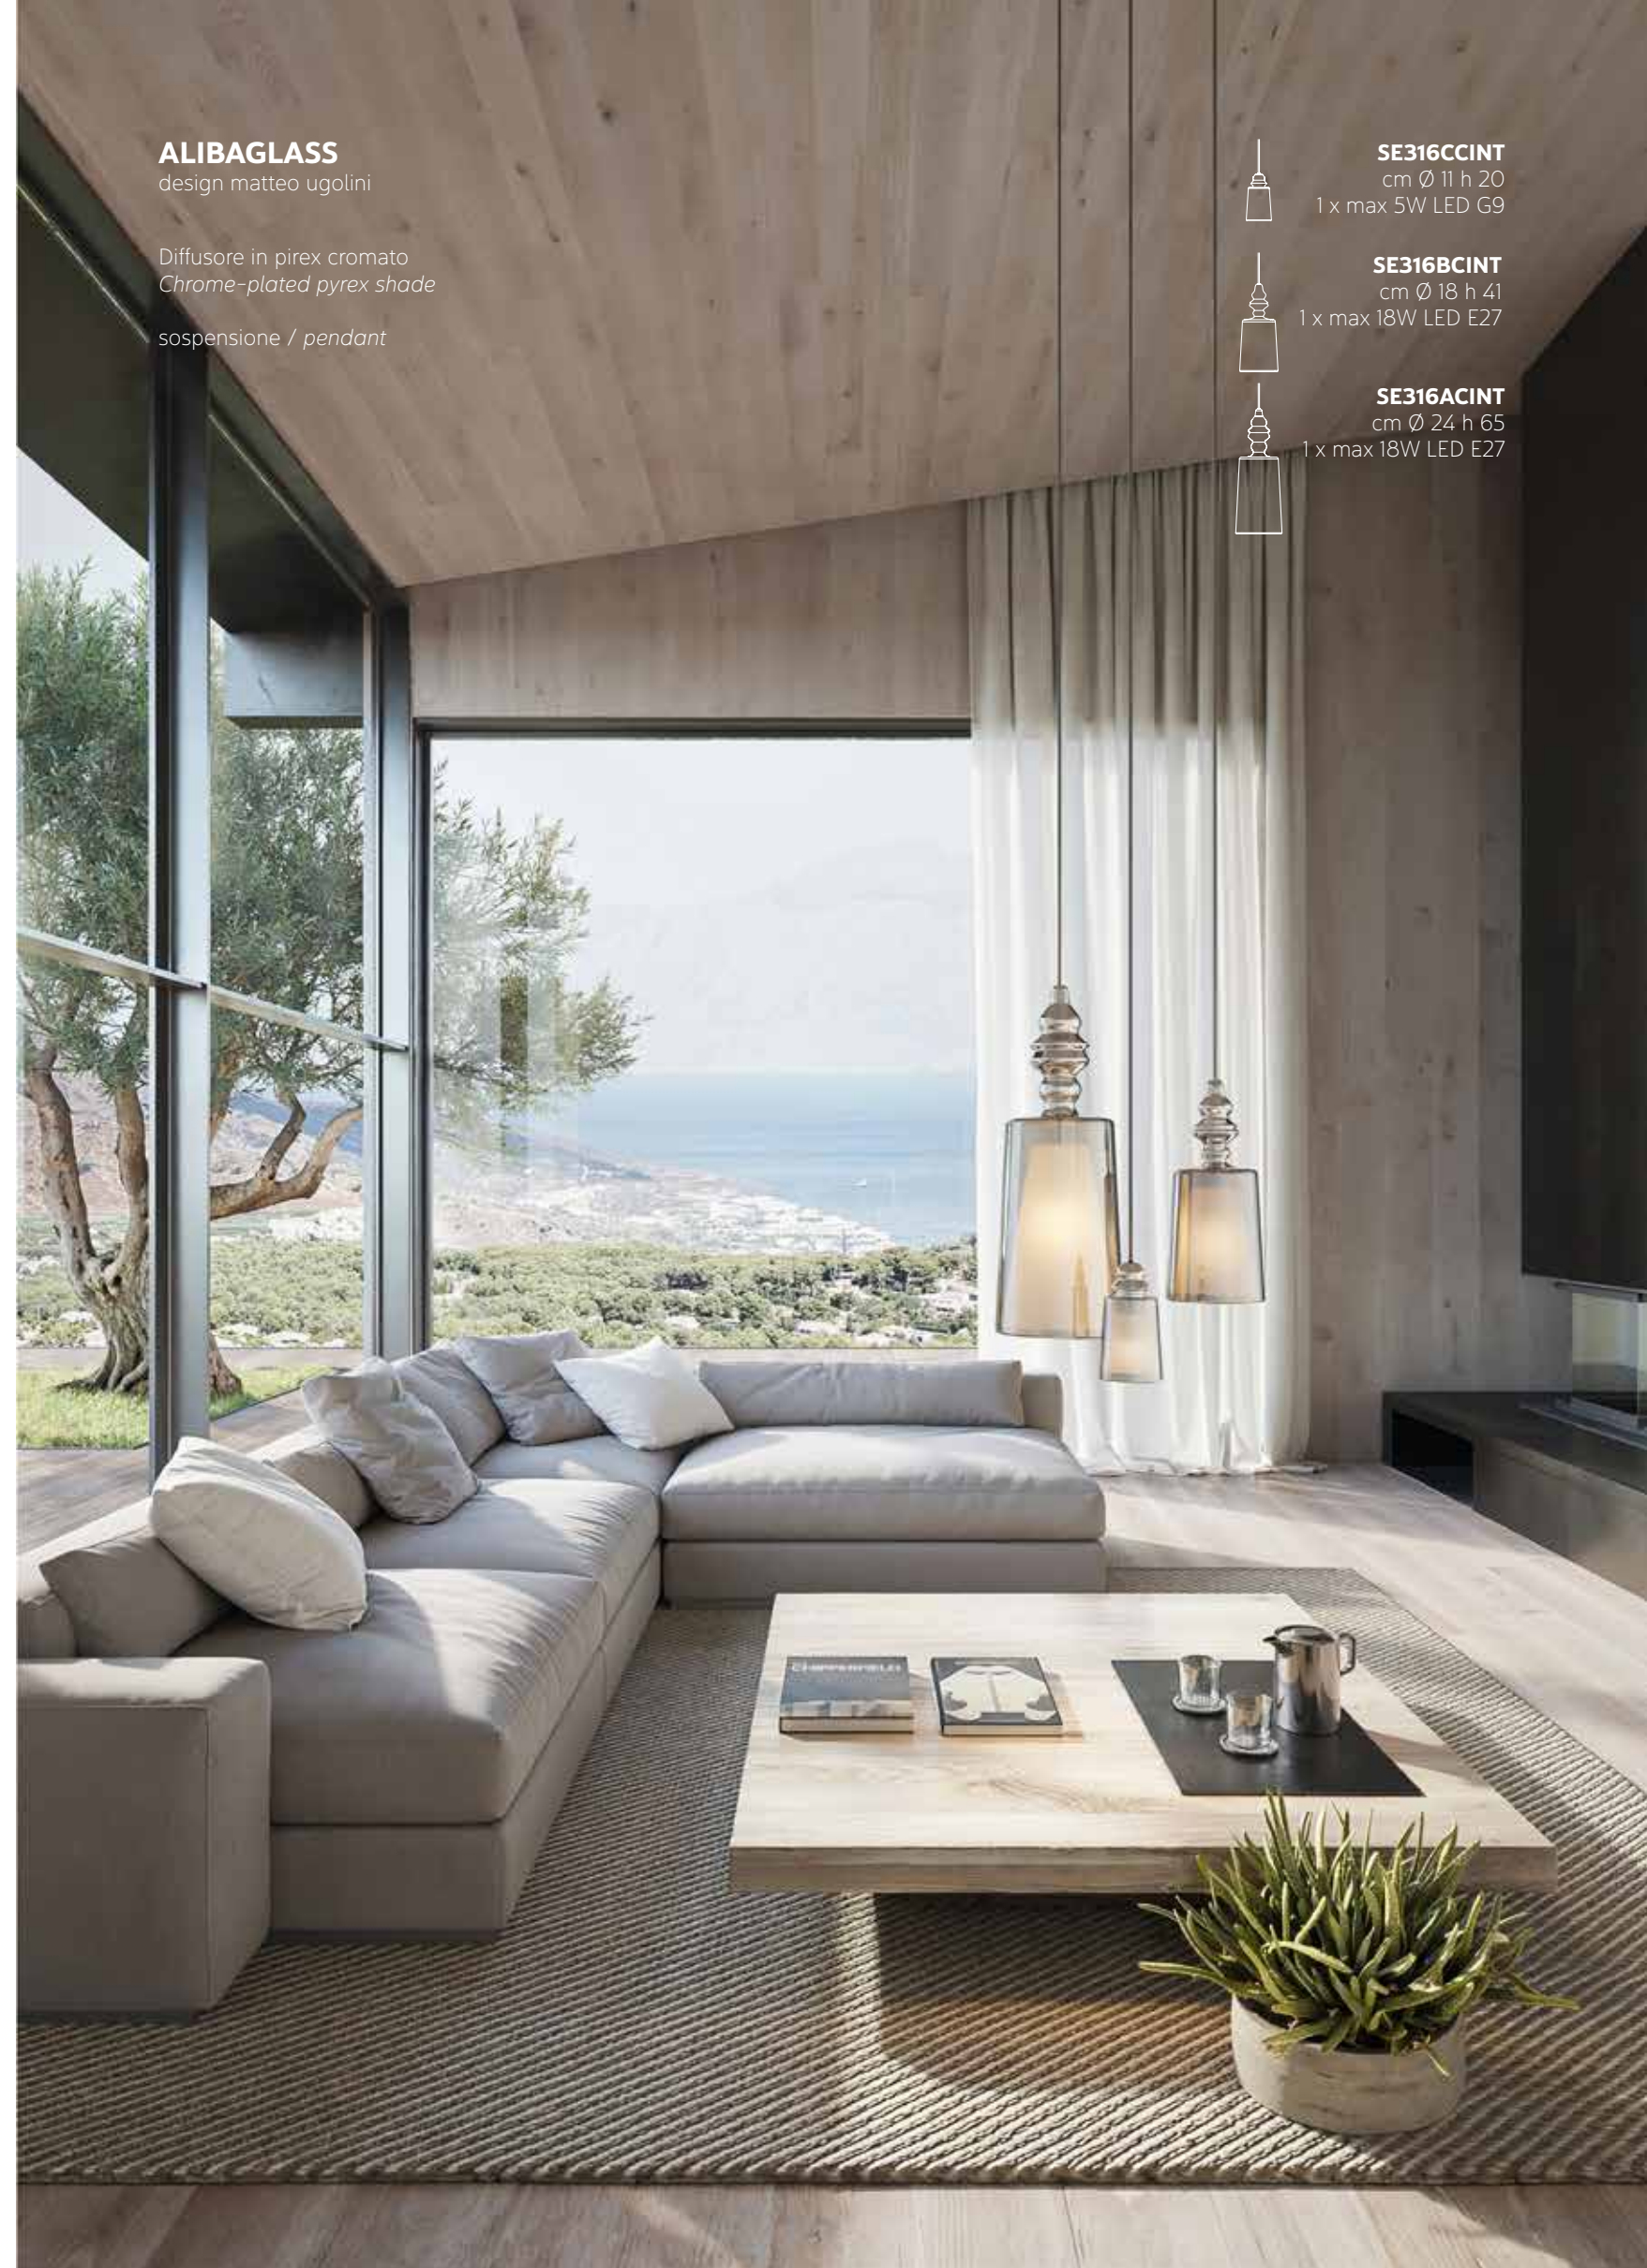

Diffusore in pirex cromato  
*Chrome-plated pyrex shade*

sospensione / pendant

**SE316CCINT**

cm Ø 11 h 20  
1 x max 5W LED G9

**SE316BCINT**

cm Ø 18 h 41  
1 x max 18W LED E27

**SE316ACINT**

cm Ø 24 h 65  
1 x max 18W LED E27