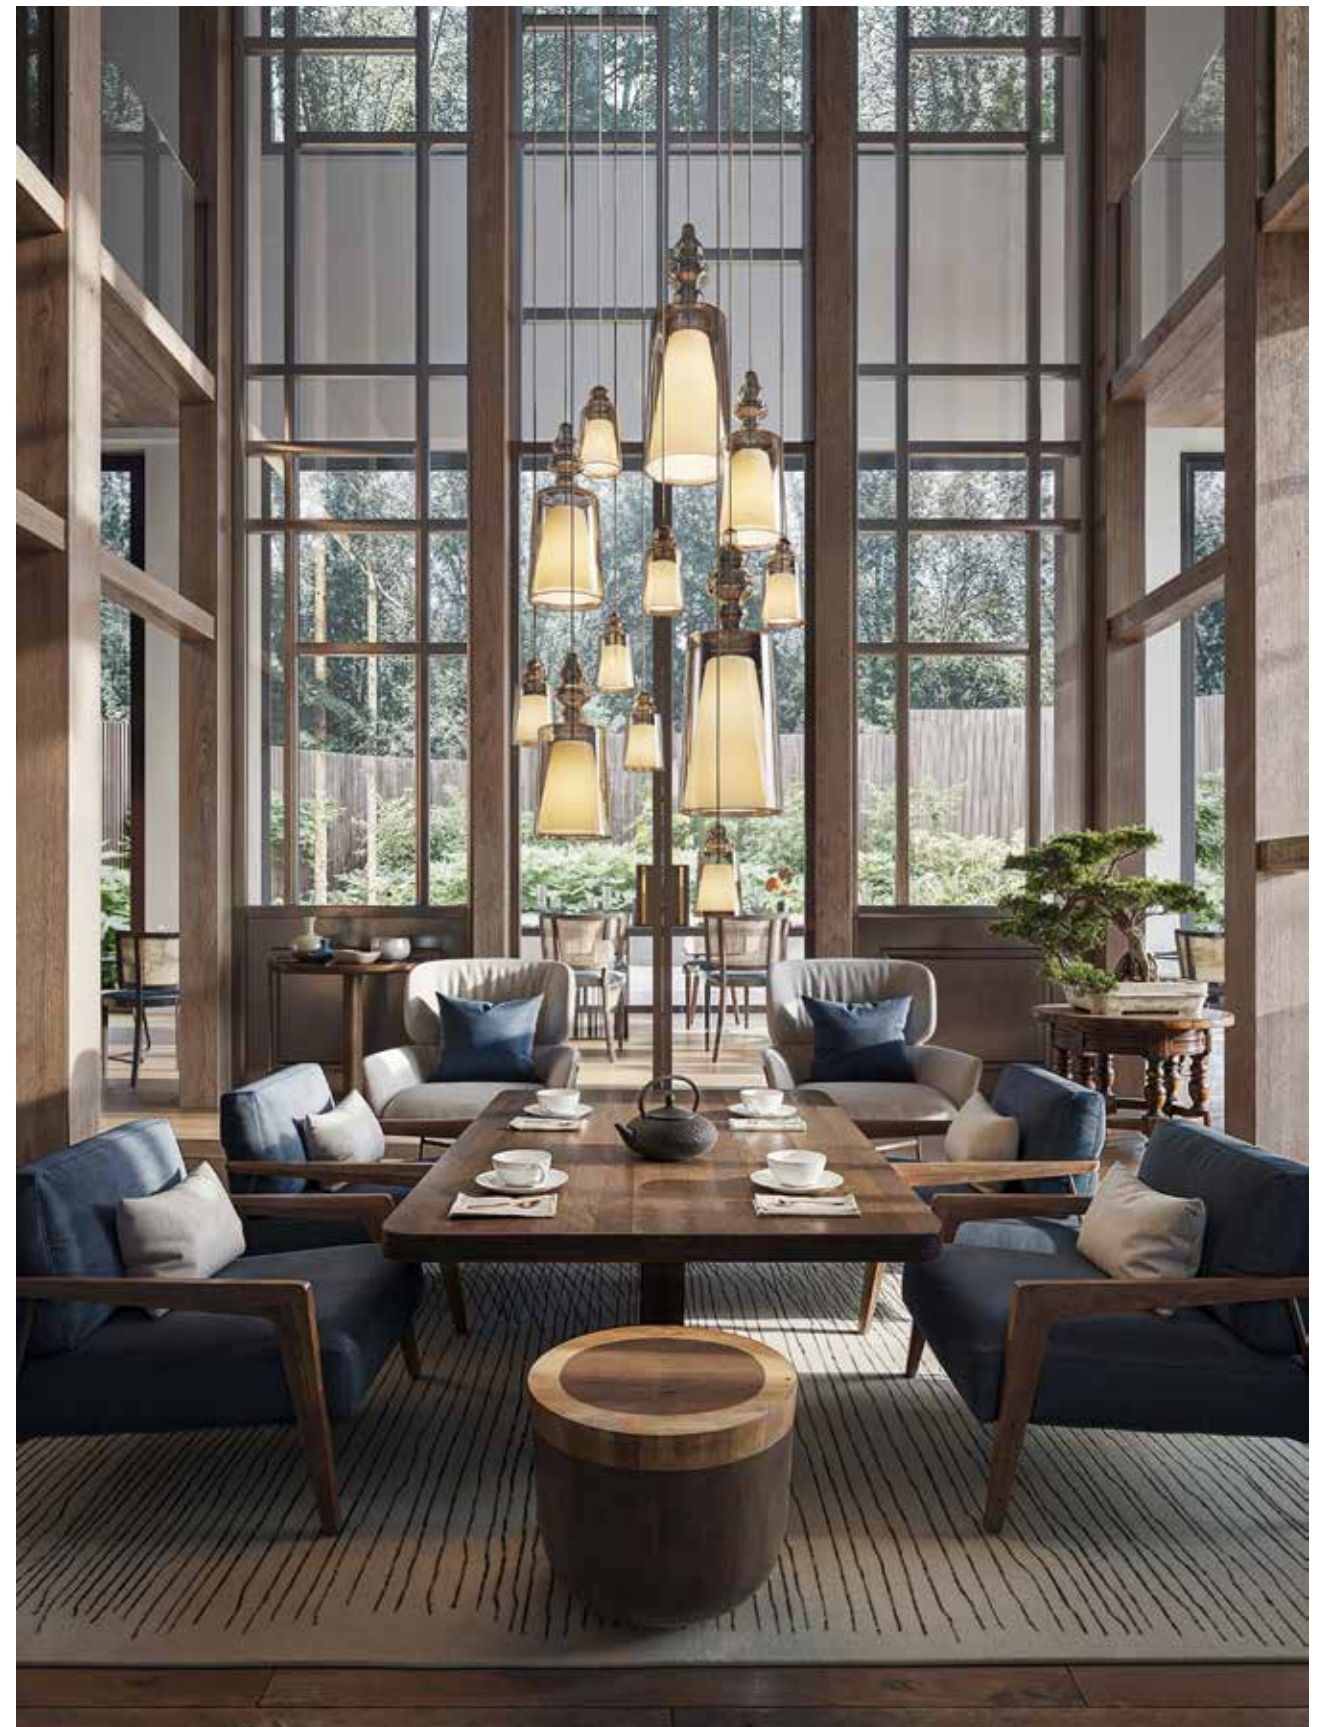

ALIBAGGLASS
design matteo ugolini

Diffusore in pirex bronzo
Bronze pirex shade
sospensione / pendant

SE316AFINT
cm Ø 24 h 65
1 x max 18W LED E27

SE316BFINT
cm Ø 18 h 41
1 x max 18W LED E27

SE316CFINT
cm Ø 11 h 20
1 x max 5W LED G9