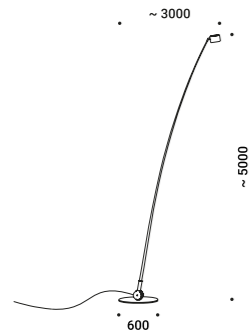

SAMPEI XXL OUTDOOR
12,8W
Max 700mA DC
2700K - 1256lm / 3000K - 1313lm
CRI >90
Driver not included
CE **IP65**

Matt White - 2700K	1A5330300.27.20
Matt White - 3000K	1A5330300.30.20
Matt Black - 2700K	1A5330400.27.20
Matt Black - 3000K	1A5330400.30.20
Magic Blue - 2700K	1A5332000.27.20
Magic Blue - 3000K	1A5332000.30.20
Grey Green - 2700K	1A5333500.27.20
Grey Green - 3000K	1A5333500.30.20
Grey Beige - 2700K	1A5334000.27.20
Grey Beige - 3000K	1A5334000.30.20

Compulsory accessories / Accessori obbligatori

Drivers / Alimentatori

Driver / Alimentatore		Not included
220-240V(100-127V)	700mA/30W(15W)/IP68/ON/OFF	1Z0241110

Optional accessories / Accessori opzionali

Installation kits / Kit d'installazione

Driver connector IP68 / Connettore driver IP68		Included
1 Piece		1A1660000.00.00