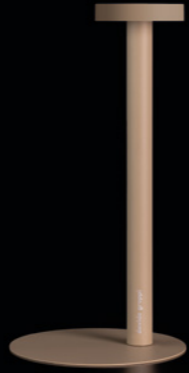

Table / Tavolino

Table / Tavolino		Not included
Matt White		1A4020300.00.00
Matt Black		1A4020400.00.00

.03 Matt White

.18 Matt Gold

.27 Gravity Black

.30 Grey Blue

.31 Black Red

.33 Black Green

.35 Grey Green

.40 Grey Beige

A simple and elegant wall lamp.
The light is projected both upwards and downwards,
offering incredible lightness to the design.

Una lampada da parete, semplice ed elegante.
La luce viene diffusa sia verso l'alto che verso il basso
e regala al progetto grande leggerezza.