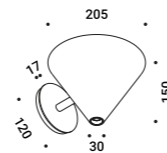

VICEVERSA

32W
110-240V - 50/60Hz
2700K - Up 3000lm - Down 140lm /
3000K - Up 3200lm - Down 144lm
CRI >90
Driver integrated
TRIAC/IGBT
CE IP20

Matt White - 2700K - TRIAC/IGBT	1A5310300.27.02
Matt White - 3000K - TRIAC/IGBT	1A5310300.30.02
Matt White/Polished Gold - 2700K - TRIAC/IGBT	1A5313900.27.02
Matt White/Polished Gold - 3000K - TRIAC/IGBT	1A5313900.30.02
Matt Black/Polished Gold - 2700K - TRIAC/IGBT	1A5314900.27.02
Matt Black/Polished Gold - 3000K - TRIAC/IGBT	1A5314900.30.02