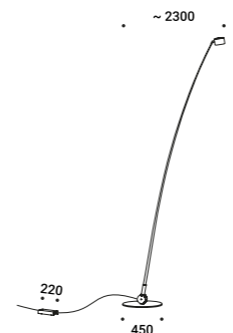

SAMPEI 440
Max 21W
220-240V - 50/60Hz
2700K - 1832lm / 3000K - 1915lm
CRI >90
Driver integrated
Dimmer on board
CE IP20

Matt White - 2700K - Dimmer on board	1A3760300.27.06
Matt White - 3000K - Dimmer on board	1A3760300.30.06
Matt Black - 2700K - Dimmer on board	1A3760400.27.06
Matt Black - 3000K - Dimmer on board	1A3760400.30.06
Magic Blue - 2700K - Dimmer on board	1A3762000.27.06
Magic Blue - 3000K - Dimmer on board	1A3762000.30.06
Copper Brown - 2700K - Dimmer on board	1A3763700.27.06
Copper Brown - 3000K - Dimmer on board	1A3763700.30.06
Umbra Grey - 2700K - Dimmer on board	1A3764100.27.06
Umbra Grey - 3000K - Dimmer on board	1A3764100.30.06