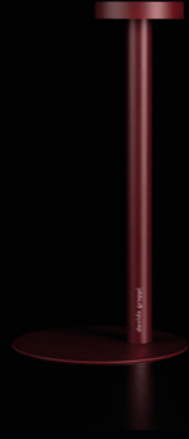

Table / Tavolino

Table / Tavolino		Not included
Matt White		1A4020300.00.00
Matt Black		1A4020400.00.00

.03 Matt White

.18 Matt Gold

.27 Gravity Black

.30 Grey Blue

.31 Black Red

.33 Black Green

.35 Grey Green

.40 Grey Beige

A simple and elegant wall lamp.
The light is projected both upwards and downwards,
offering incredible lightness to the design.

Una lampada da parete, semplice ed elegante.
La luce viene diffusa sia verso l'alto che verso il basso
e regala al progetto grande leggerezza.