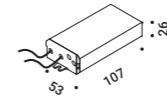

Compulsory accessories / Accessori obbligatori

Drivers / Alimentatori

Driver / Alimentatore		Not included
220-240V(100-127V)	700mA/30W(15W)/IP68/ON/OFF	1Z0241110

Optional accessories / Accessori opzionali

Installation kits / Kit d'installazione

Driver connector IP68 / Connettore driver IP68		Included
1 Piece		1A1660000.00.00