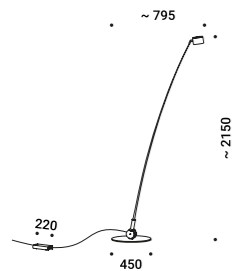

Floor / Direct / Indoor

Material	Glass fiber - Metal			
Finish	.03 Matt White	.04 Matt Black	.20 Magic Blue	.37 Copper Brown
	.41 Umbra Grey			
Note	Floor luminaire. Adjustable in all directions. Dimmer on the cable. <i>Apparecchio illuminante da terra. Orientabile in tutte le direzioni. Dimmer lungo il cavo. Cavo bianco per la finitura bianco opaco e cavo nero per le altre finiture.</i>			

SAMPEI 230
Max 21W
220-240V - 50/60Hz
2700K - 1808lm / 3000K - 1890lm
CRI >90
Driver integrated
Dimmer on board
CE IP20

Matt White - 2700K - Dimmer on board	1A3730300.27.06
Matt White - 3000K - Dimmer on board	1A3730300.30.06
Matt Black - 2700K - Dimmer on board	1A3730400.27.06
Matt Black - 3000K - Dimmer on board	1A3730400.30.06
Magic Blue - 2700K - Dimmer on board	1A3732000.27.06
Magic Blue - 3000K - Dimmer on board	1A3732000.30.06
Copper Brown - 2700K - Dimmer on board	1A3733700.27.06
Copper Brown - 3000K - Dimmer on board	1A3733700.30.06
Umbra Grey - 2700K - Dimmer on board	1A3734100.27.06
Umbra Grey - 3000K - Dimmer on board	1A3734100.30.06