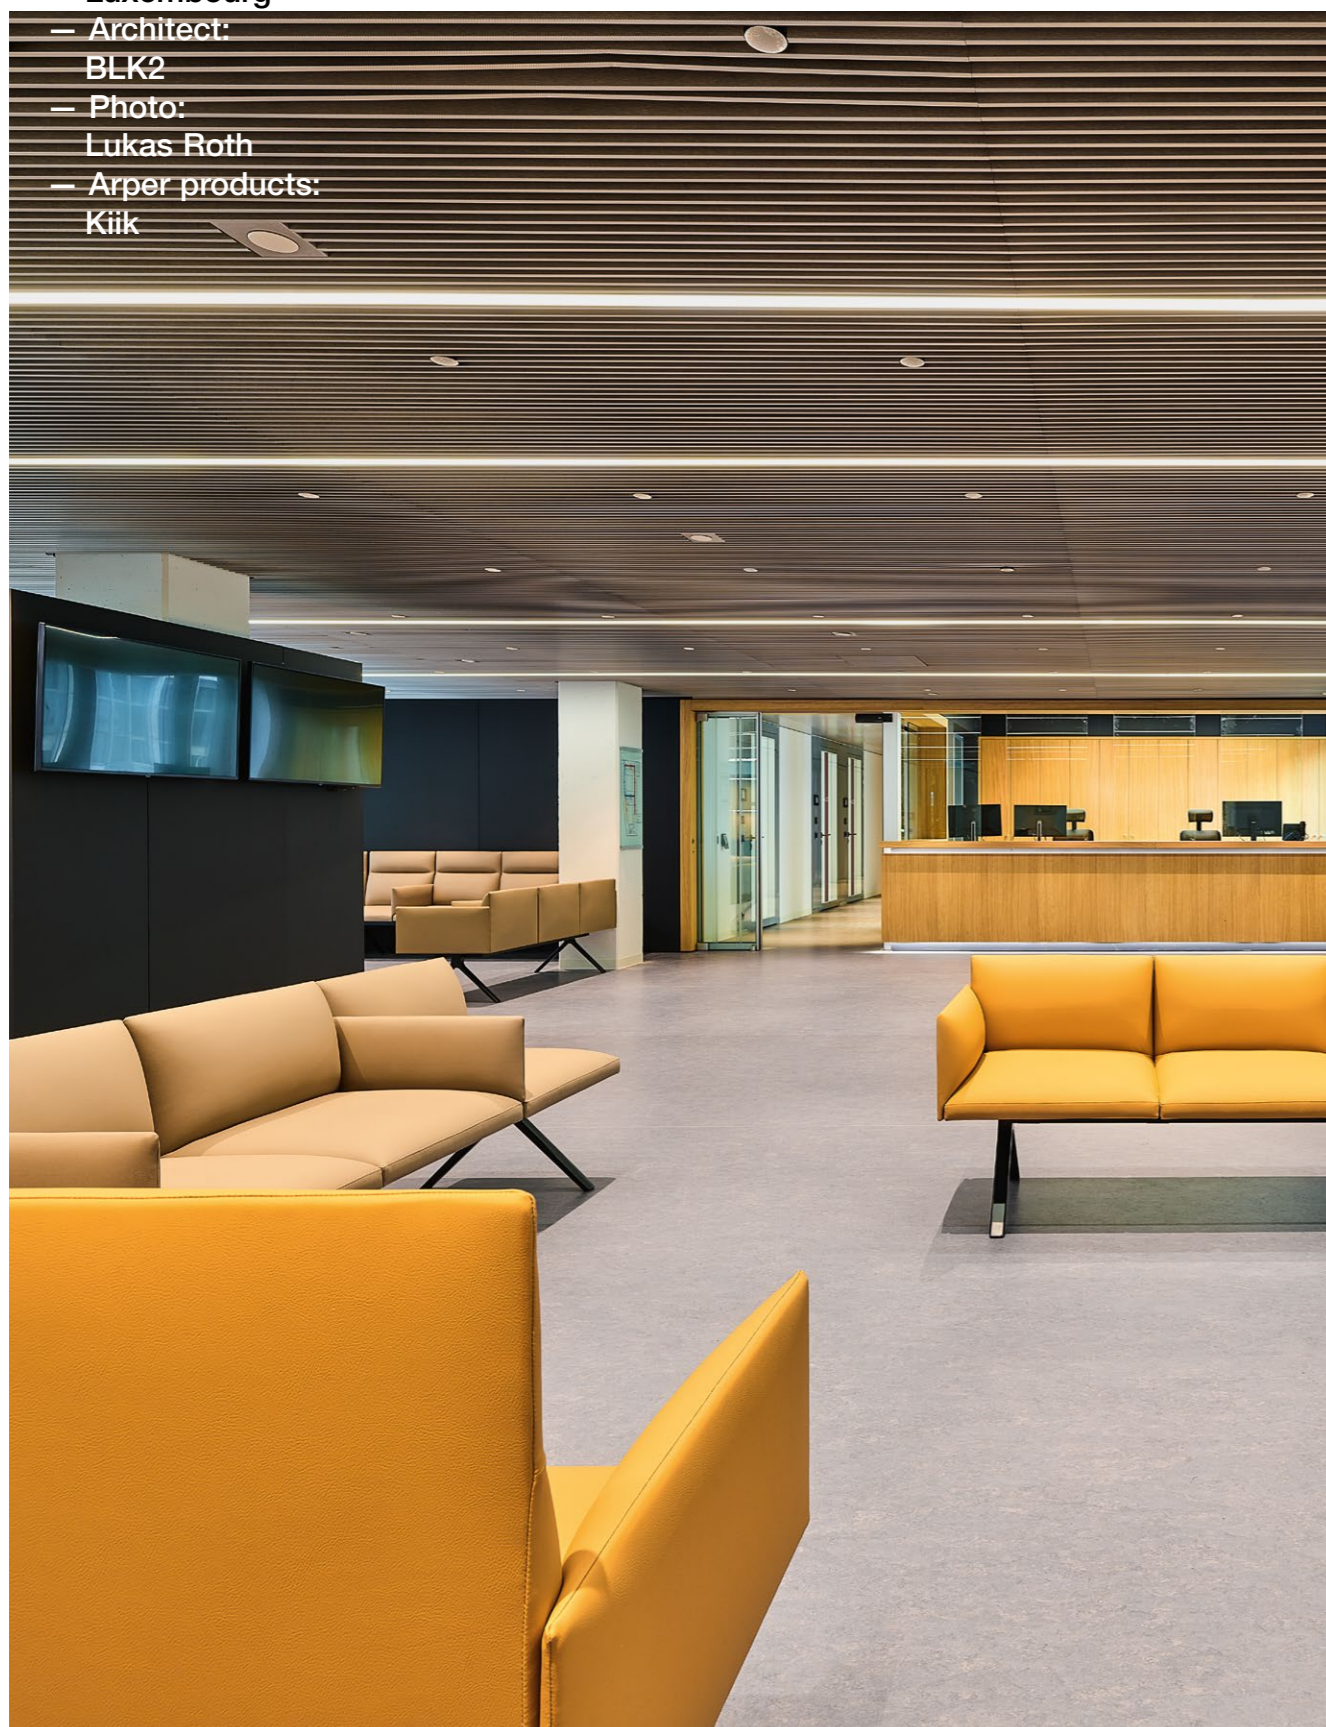

**Cité de la Sécurité
Luxembourg**

- Architect:
  BLK2
- Photo:
  Lukas Roth
- Arper products:
  Kiik

Arper Office

1. **Edimca
   Quito / Ecuador**
2. Architect:
     Adriana Hoyos Design Studio
   - Arper products:
     Aava 02, Ghia, Kata, Kinesit