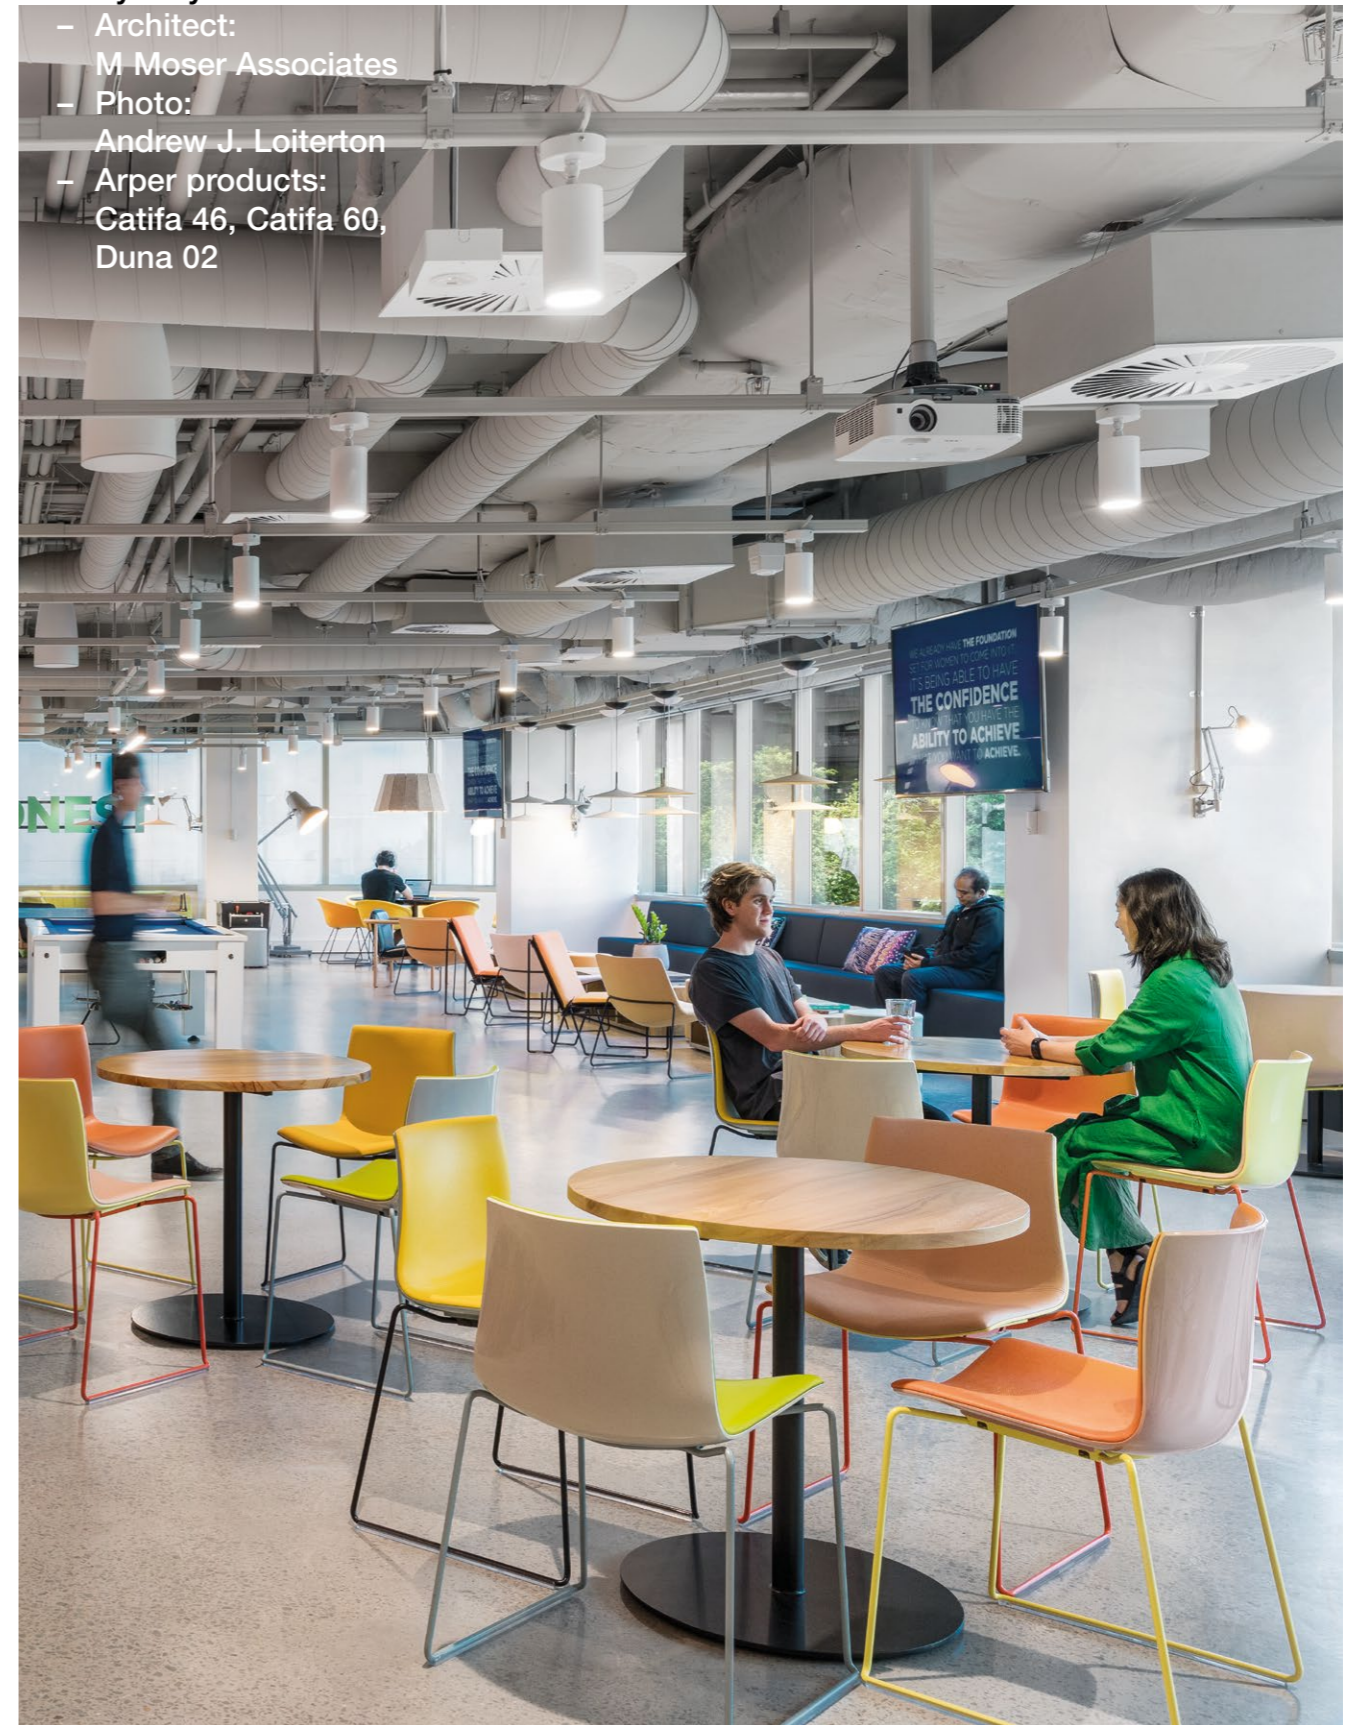

Nutanix
Sydney / Australia
– Architect:
M Moser Associates
– Photo:
Andrew J. Loiterton
– Arper products:
Catifa 46, Catifa 60,
Duna 02