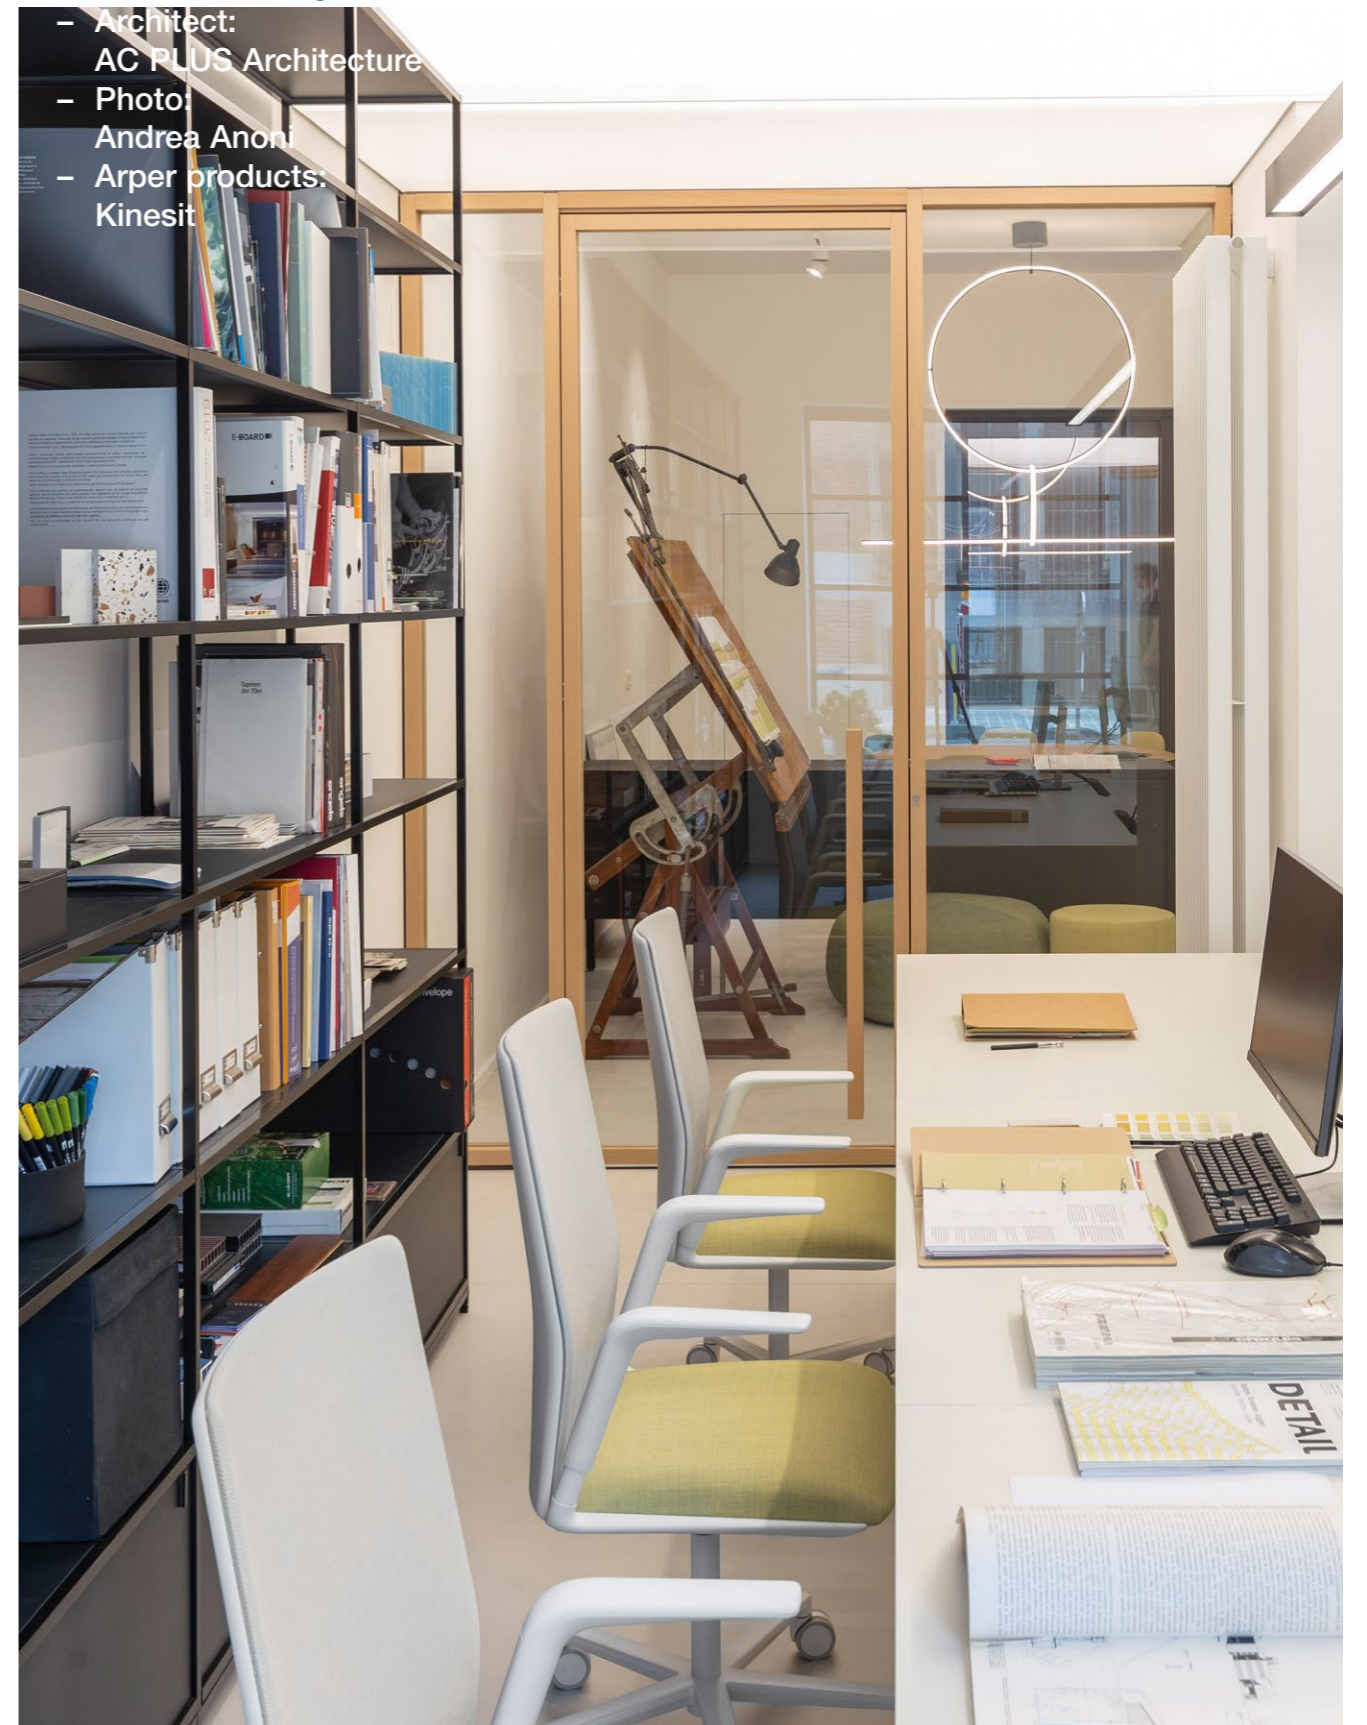

AC PLUS Architecture Studio Bruxelles / Belgium

- Architect:
  AC PLUS Architecture
- Photo:
  Andrea Anoni
- Arper products:
  Kinesit