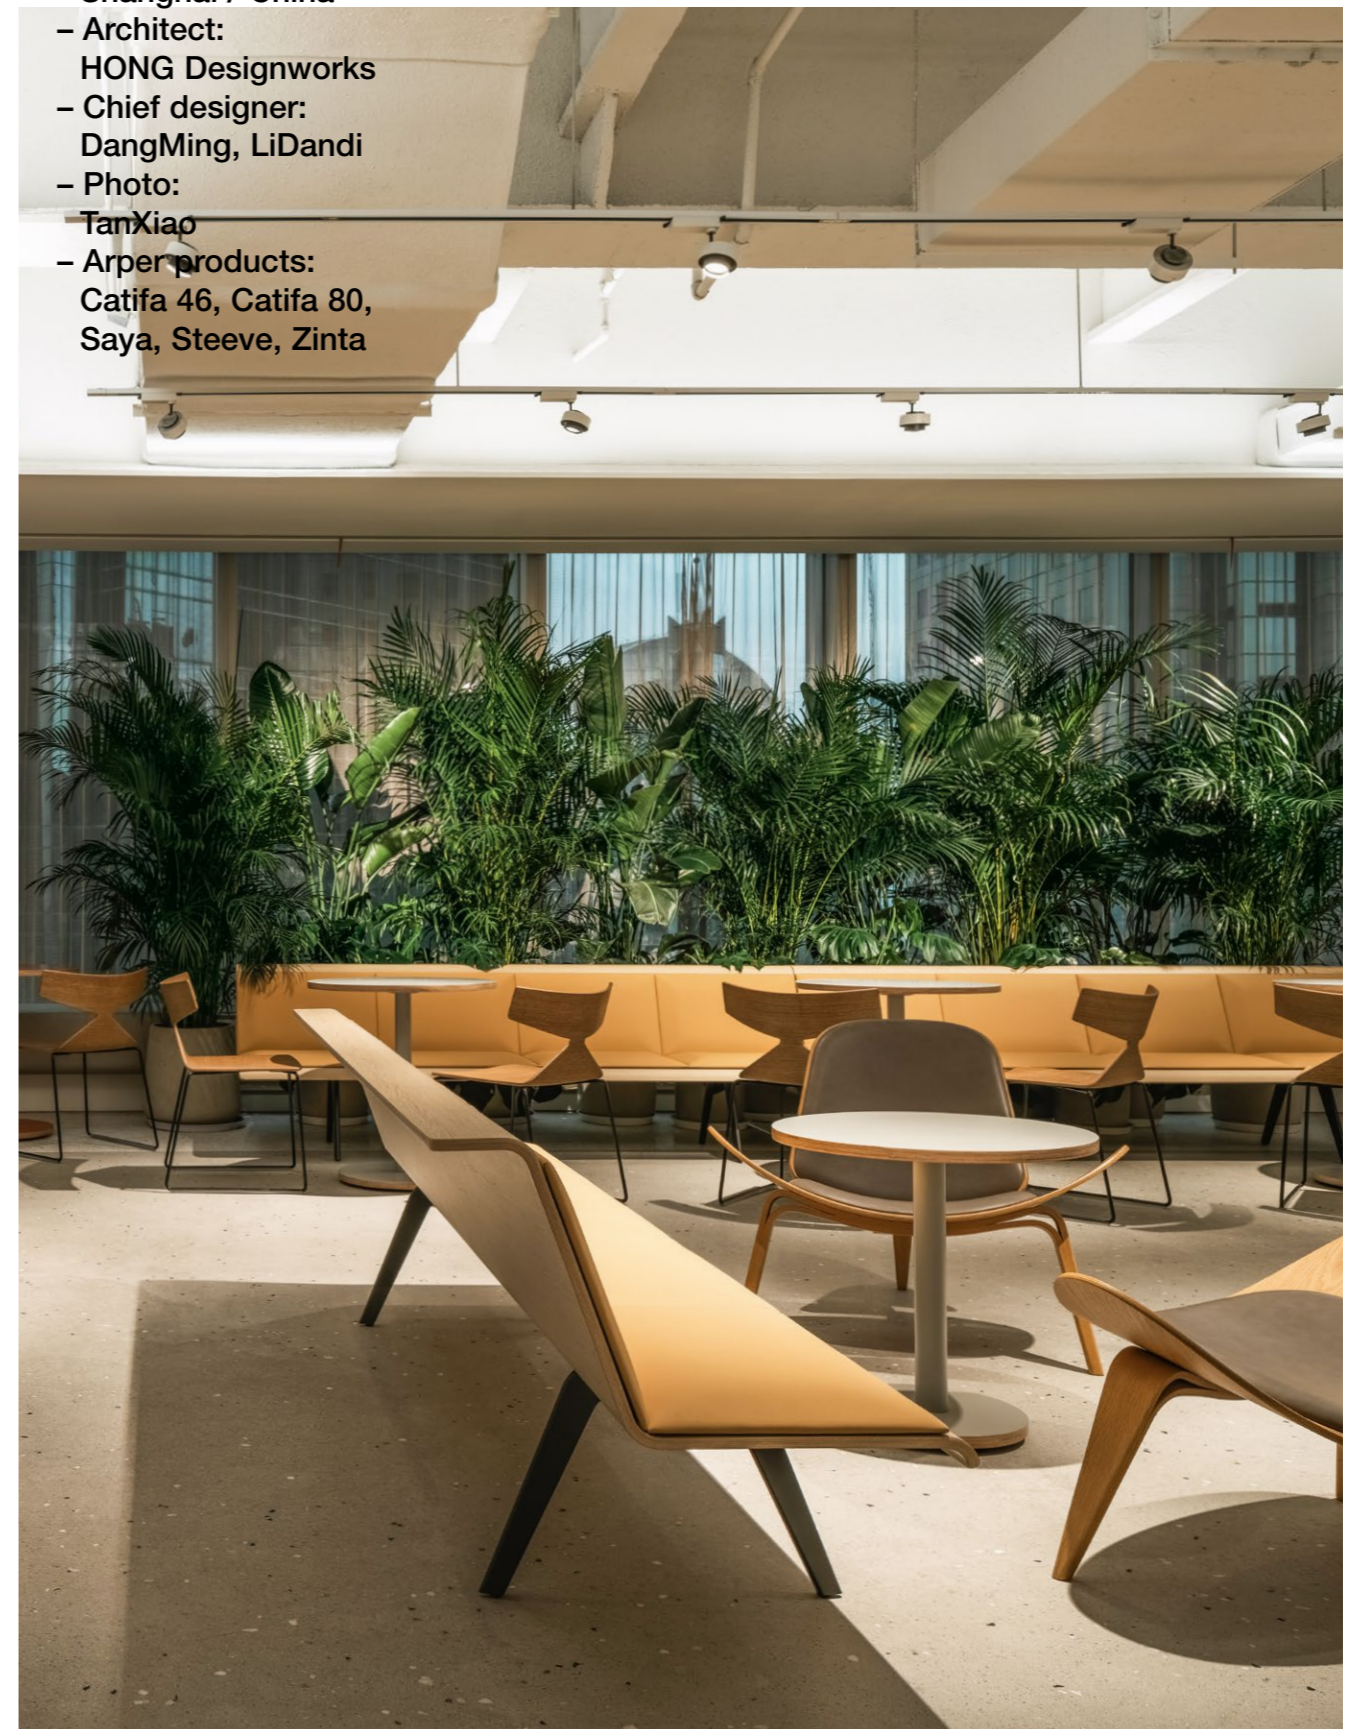

Ecco HQ
Shanghai / China
- Architect:
HONG Designworks
- Chief designer:
DangMing, LiDandi
- Photo:
TanXiao
- Arper products:
Catifa 46, Catifa 80,
Saya, Steve, Zinta