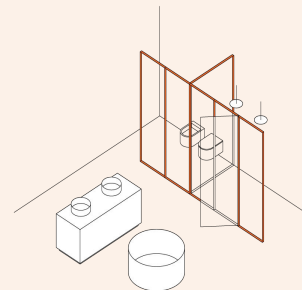

Div - Esempi / Examples

design Castiglia Associati