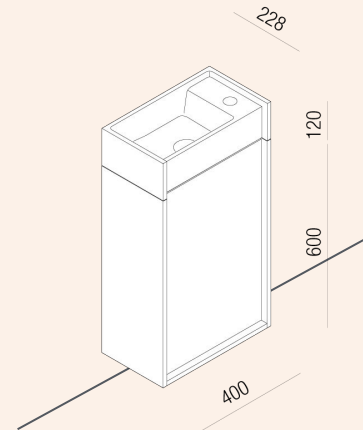

ACER2040_

con anta a ribalta
with hinged door