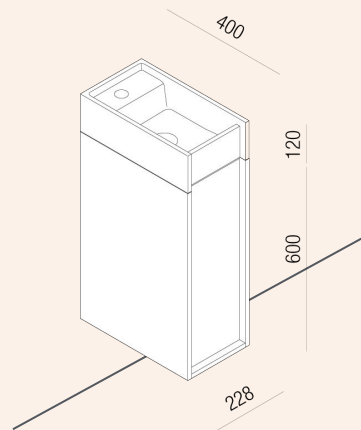

Ventiquaranta – Lavabi / Washbasins

design Lucidipevere

Lavabo /
washbasin

180

110

540

570

730

Contenitore /
storage units

Rovere naturale /
Natural oak

Rovere bruno /
Brown oak

Rovere scuro /
Dark oak

Teak

ACER2040V_

con cassetto
with drawer