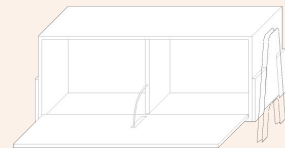

Contenitore con anta a ribalta

Containers with hinged door
H40 x L103 x P40 cm