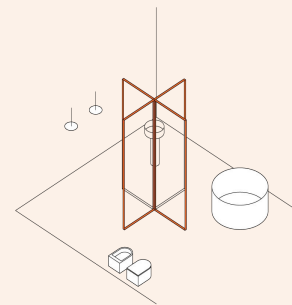

Div - Esempi / Examples

design Castiglia Associati