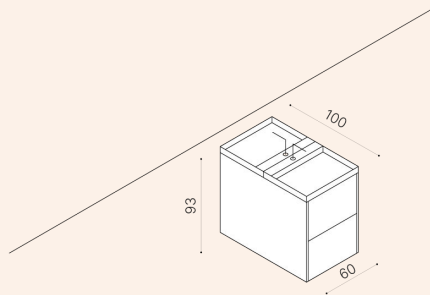

Craft – Esempi / Examples

configurazioni freestanding