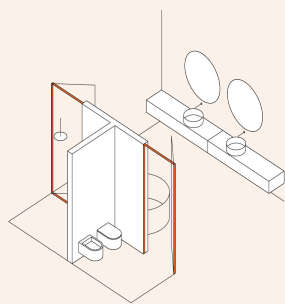

Div - Esempi / Examples

design Castiglia Associati