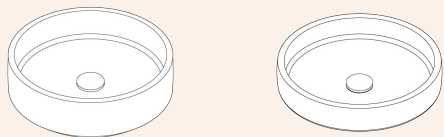

Lavabi in appoggio / Over countertop washbasins
prodotto in vendita / on sale