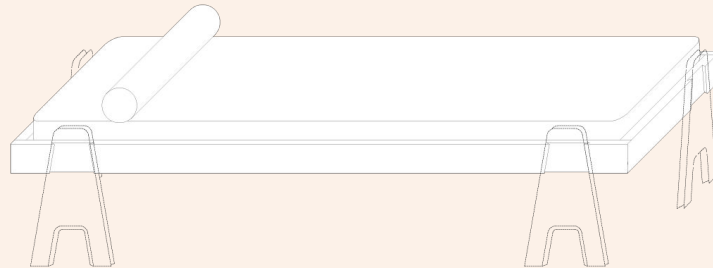

design Angelo Mangiarotti e Bruno Morassutti, 1953

Rovere naturale /
Natural oak

Rovere bruno /
Brown oak

Rovere scuro /
Dark oak

Rovere mogano /
Mahogany oak

Struttura per daybed con materasso e cuscino
Structure for daybed with mattress and pillow
L209 x P88,6 cm