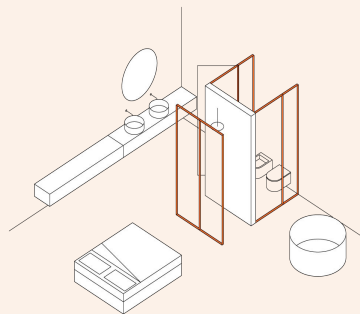

Div - Esempi / Examples

design Castiglia Associati