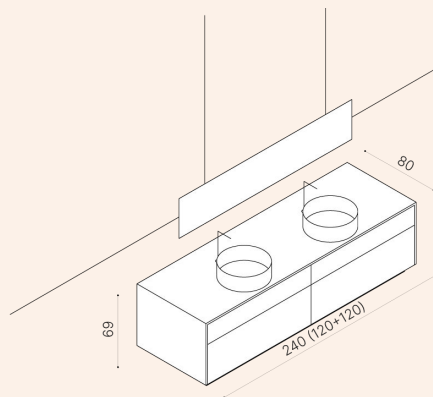

Craft – Esempi / Examples

configurazioni freestanding