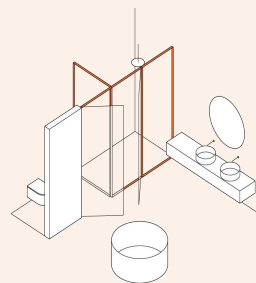

Div - Esempi / Examples

design Castiglia Associati