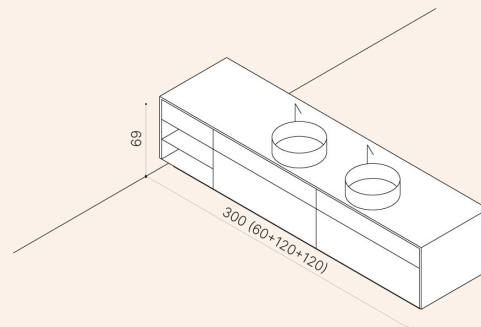

Craft – Esempi / Examples

configurazioni freestanding